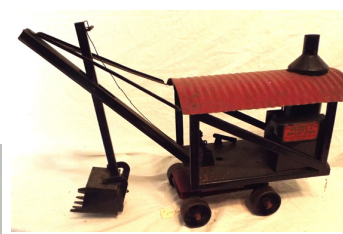

WED.
JULY
29th
2015